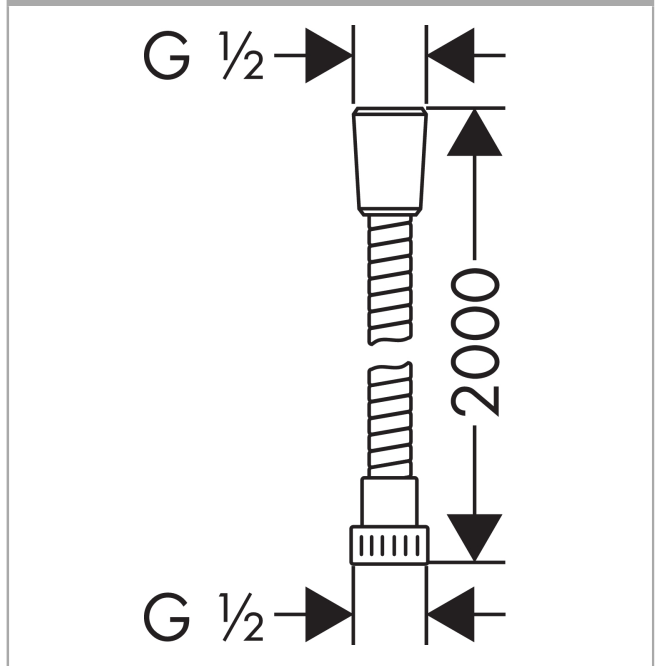

**Metaflex**

**Shower hose 200 cm**

Finish: **Chrome** Article Number: **28264000**

**Description**

**product features**

- plastic shower hose with coil winding
- with plastic coating, easy to clean
- shower hose length: 2.00 m
- without pivot joints
- kink-protected
- nuts shower hose: 1x conical nut, 1x cylindrical nut
- connection thread: G 1/2

**Certificates / Sustainability**

**Product image**

**Scale drawing**

**Metaflex**  
**Shower hose 200 cm**  
 Finish: **Chrome** Article Number: **28264000**

**Exploded Drawing**

Year of production: >05/01

**Metaflex**

**Shower hose 200 cm**

Finish: **Chrome** Article Number: **28264000**

**Spare part list**

Year of production: >**05/01**

Pos.	Description	Article Number	PC	PU
1	seal	98058000	1	1